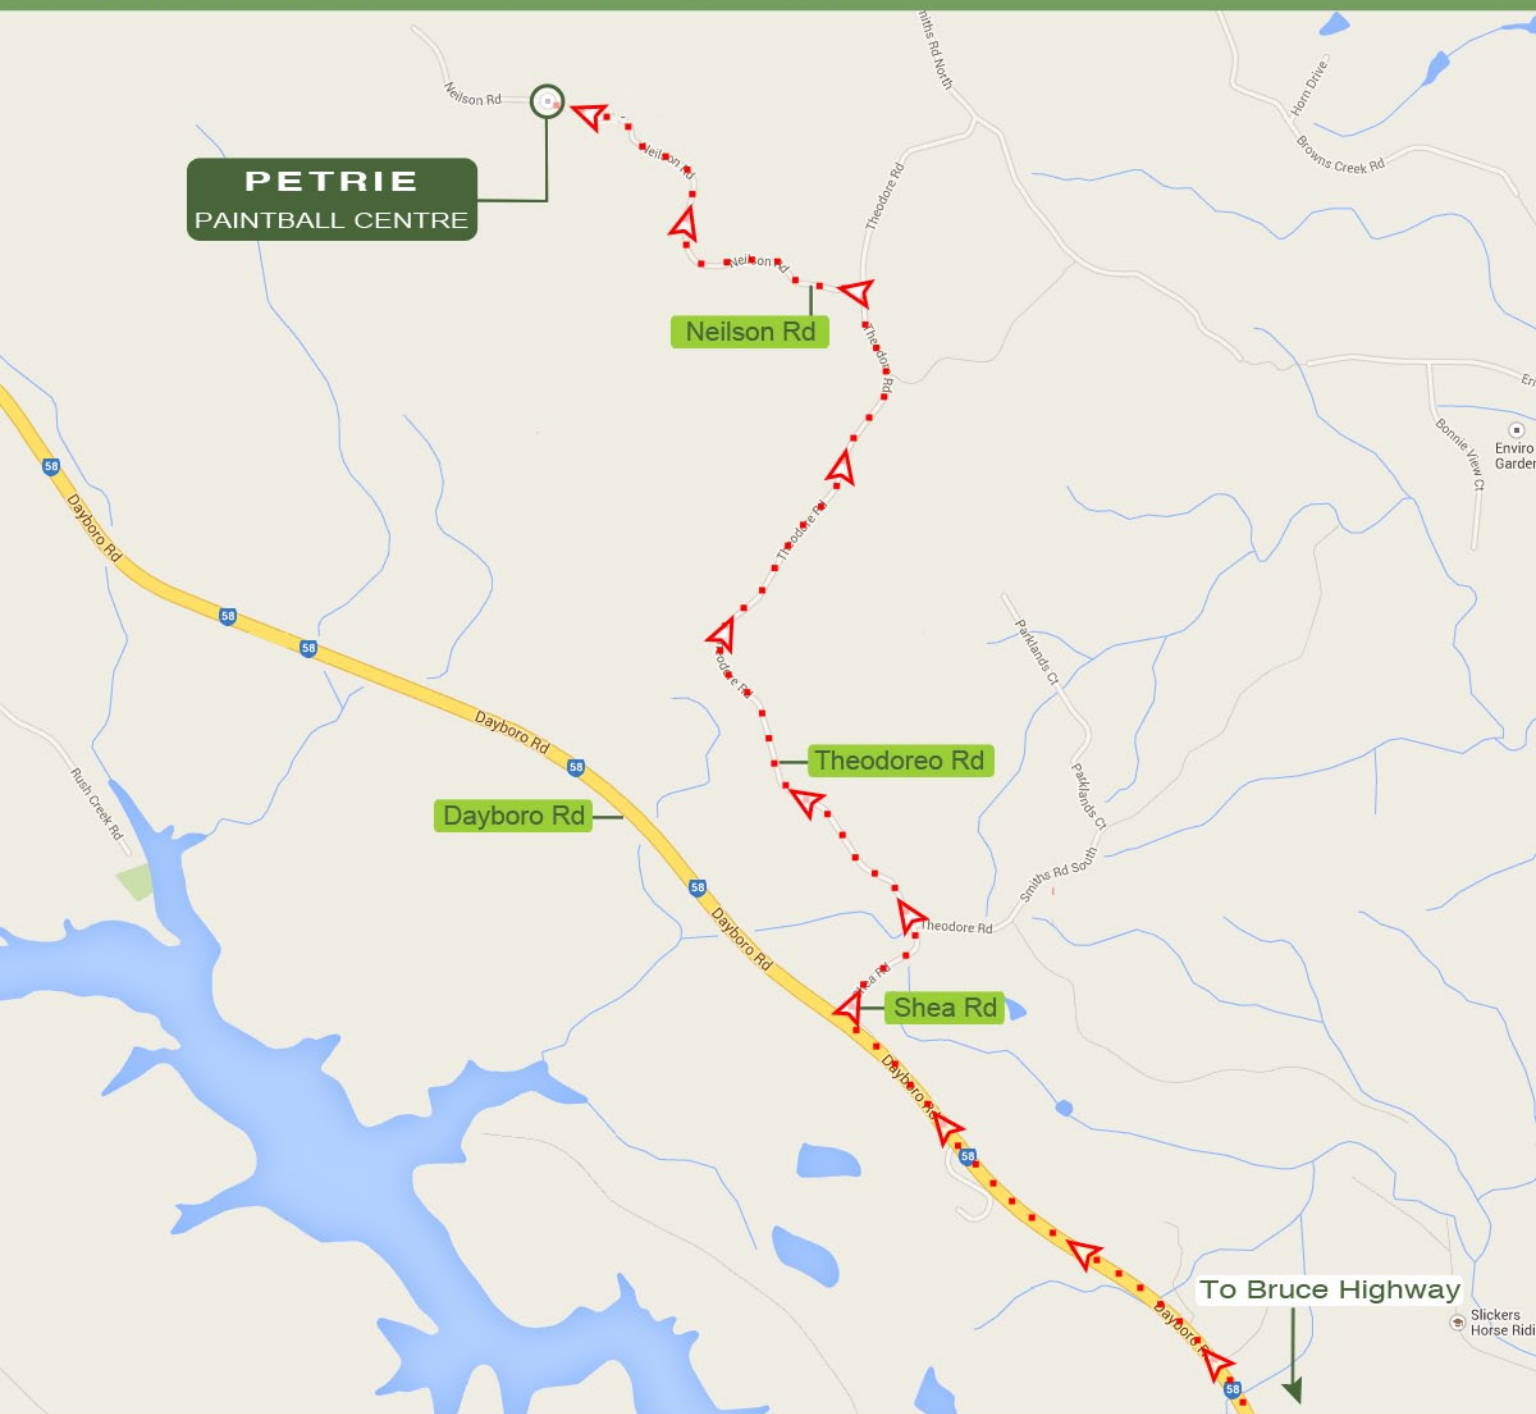

**ESTIMATED DRIVE TIME:** 45 mins by car from the Brisbane CBD, 60 mins from Caloundra.  
**PAINTBALL CENTRE ADDRESS:** Neilson Road, Kurwongbah QLD 4503

## DRIVING DIRECTIONS FROM BRISBANE OR SUNSHINE COAST

1. From Brisbane head towards the Sunshine Coast on the Bruce Hwy (M1). From the Sunshine Coast head towards Brisbane on the Bruce Hwy (M1).
2. Take the North Lakes exit from the Bruce Highway (M1) and head west toward Petrie.
3. Continue along Anzac Avenue until you are in the heart of Petrie and then take the second exit at the roundabout on to Dayboro Road.
4. Continue along Dayboro Road for 13km and take a right turn on to Shea Road. After 450m, Shea Road becomes Theodore Road. Follow this for 2.4kms then make a turn on to Neilson Road.
5. Continue for 900m, across the electricity easement and shortly after you will see the Paintball Centre entrance on your left. Follow the signs to the car park.

### LOST?

Call us for directions  
if you lose your way!  
**1300 983 547**