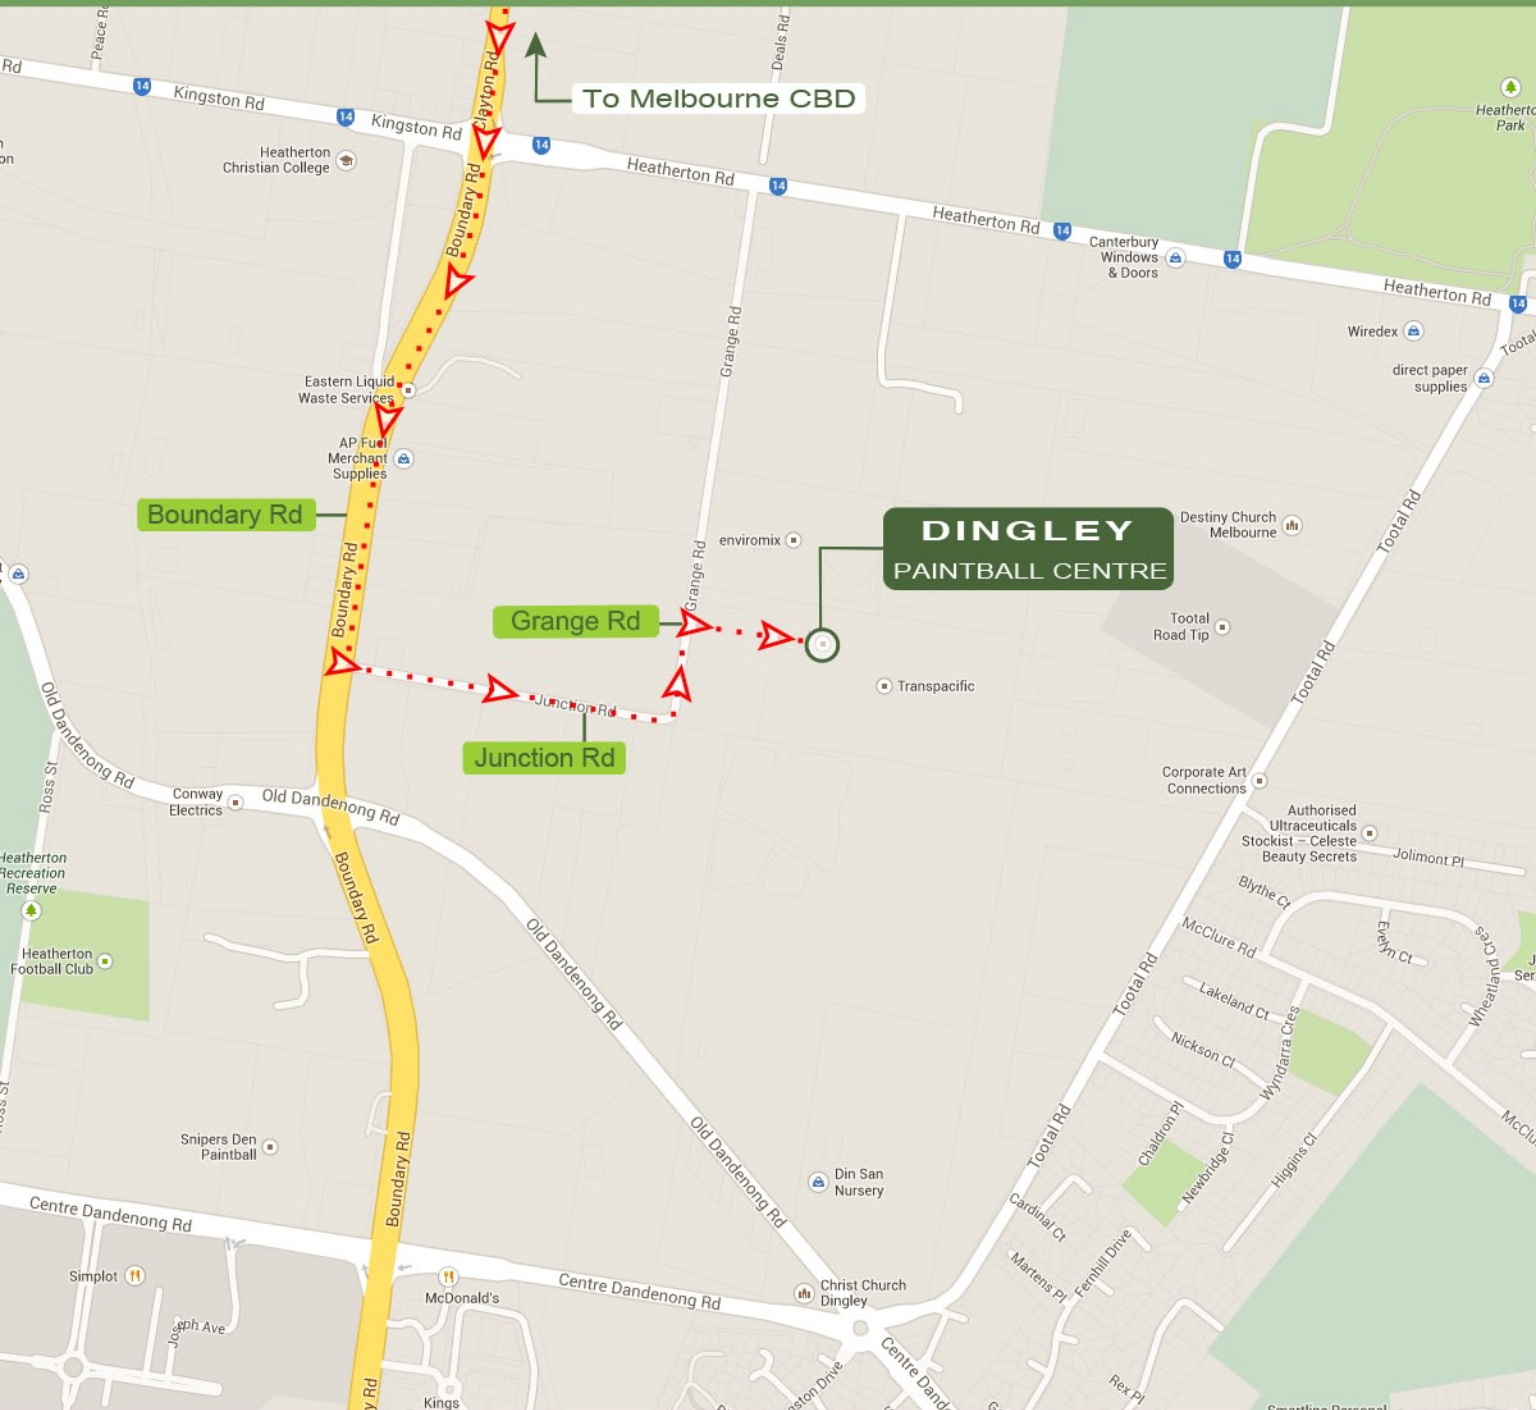

ESTIMATED DRIVE TIME: 30 mins by car from the Melbourne CBD
PAINTBALL CENTRE ADDRESS: 1c Grange Rd, Dingley VIC 3172

FROM MELBOURNE CBD

1. Turn left at King St and continue along Kings Way.
2. Turn left to merge onto Burnley Tunnel.
3. Take a slight right at Citylink and continue on the Monash Fwy.
4. Take the Warrigal Hwy exit and turn left at Princes Hwy.
5. Turn right at Clayton Rd .
6. Continue straight across Heatherton Rd and Clayton Rd becomes Boundary Rd.
7. Take the next left on to Junction Rd. Follow it around to the left on to Grange Rd.
8. Turn right at the first road (private road) and follow signs to the paintball centre, 600m on your right.

BY BUS FROM DANDENONG

1. Take the 811 bus from Dandenong to the Dingley Village shops.
2. Walk approx. 1.2kms along Old Dandenong Rd then turn right onto Boundary Rd and right on Junction Rd.
3. Follow it around to the left on to Grange Rd.
4. Turn right at the first road (private road) and follow signs to the paintball centre, 600m on your right.

LOST?

Call us for directions
if you lose your way!
1300 983 547