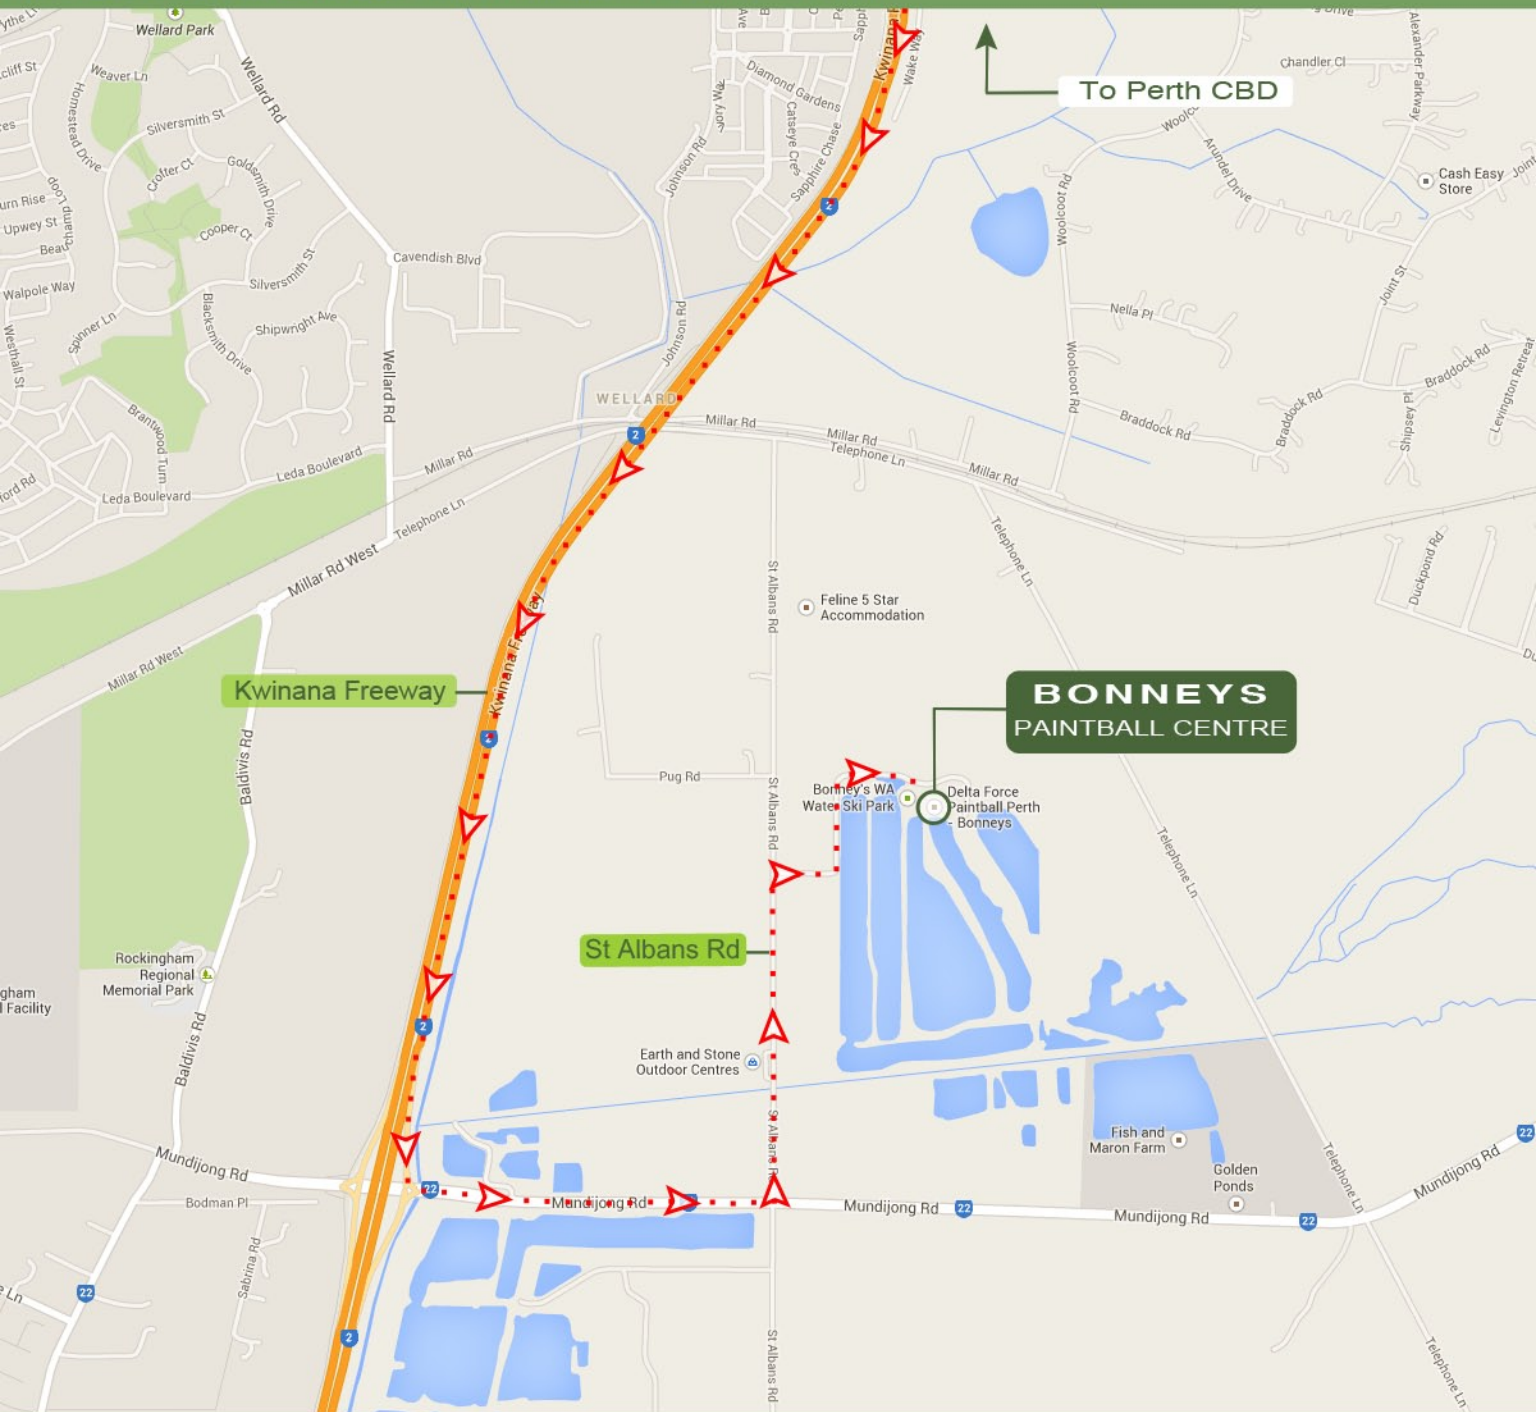

ESTIMATED DRIVE TIME: 30 mins by car from the Perth CBD
PAINTBALL CENTRE ADDRESS: Lot 101, St Albans Rd, Baldivis, WA 6171

FROM PERTH CBD

1. Take the Mitchell Fwy ramp, Northbridge.
2. Continue along Kwinana Fwy for around 40km.
3. Take the ramp to Mundijong Rd Exit, Baldivis.
4. Turn left onto Mundijong Rd, Baldivis after ramp.
5. Turn left onto St Albans Rd then right into Waterski Park Rd.
6. Follow signs to the carpark.

FROM ROCKINGHAM CBD

1. Travel west on Dixon Rd.
2. Turn right onto Mandurah Rd then left onto Millar Rd.
3. At the roundabout take the 2nd exit onto Baldivis Rd.
4. Turn left onto Mundijong Rd, Baldivis.
5. Turn left onto St Albans Rd.
6. Right into Waterski Park Rd.
7. Follow signs to the carpark.

LOST?

Call us for directions
if you lose your way!
1300 983 547