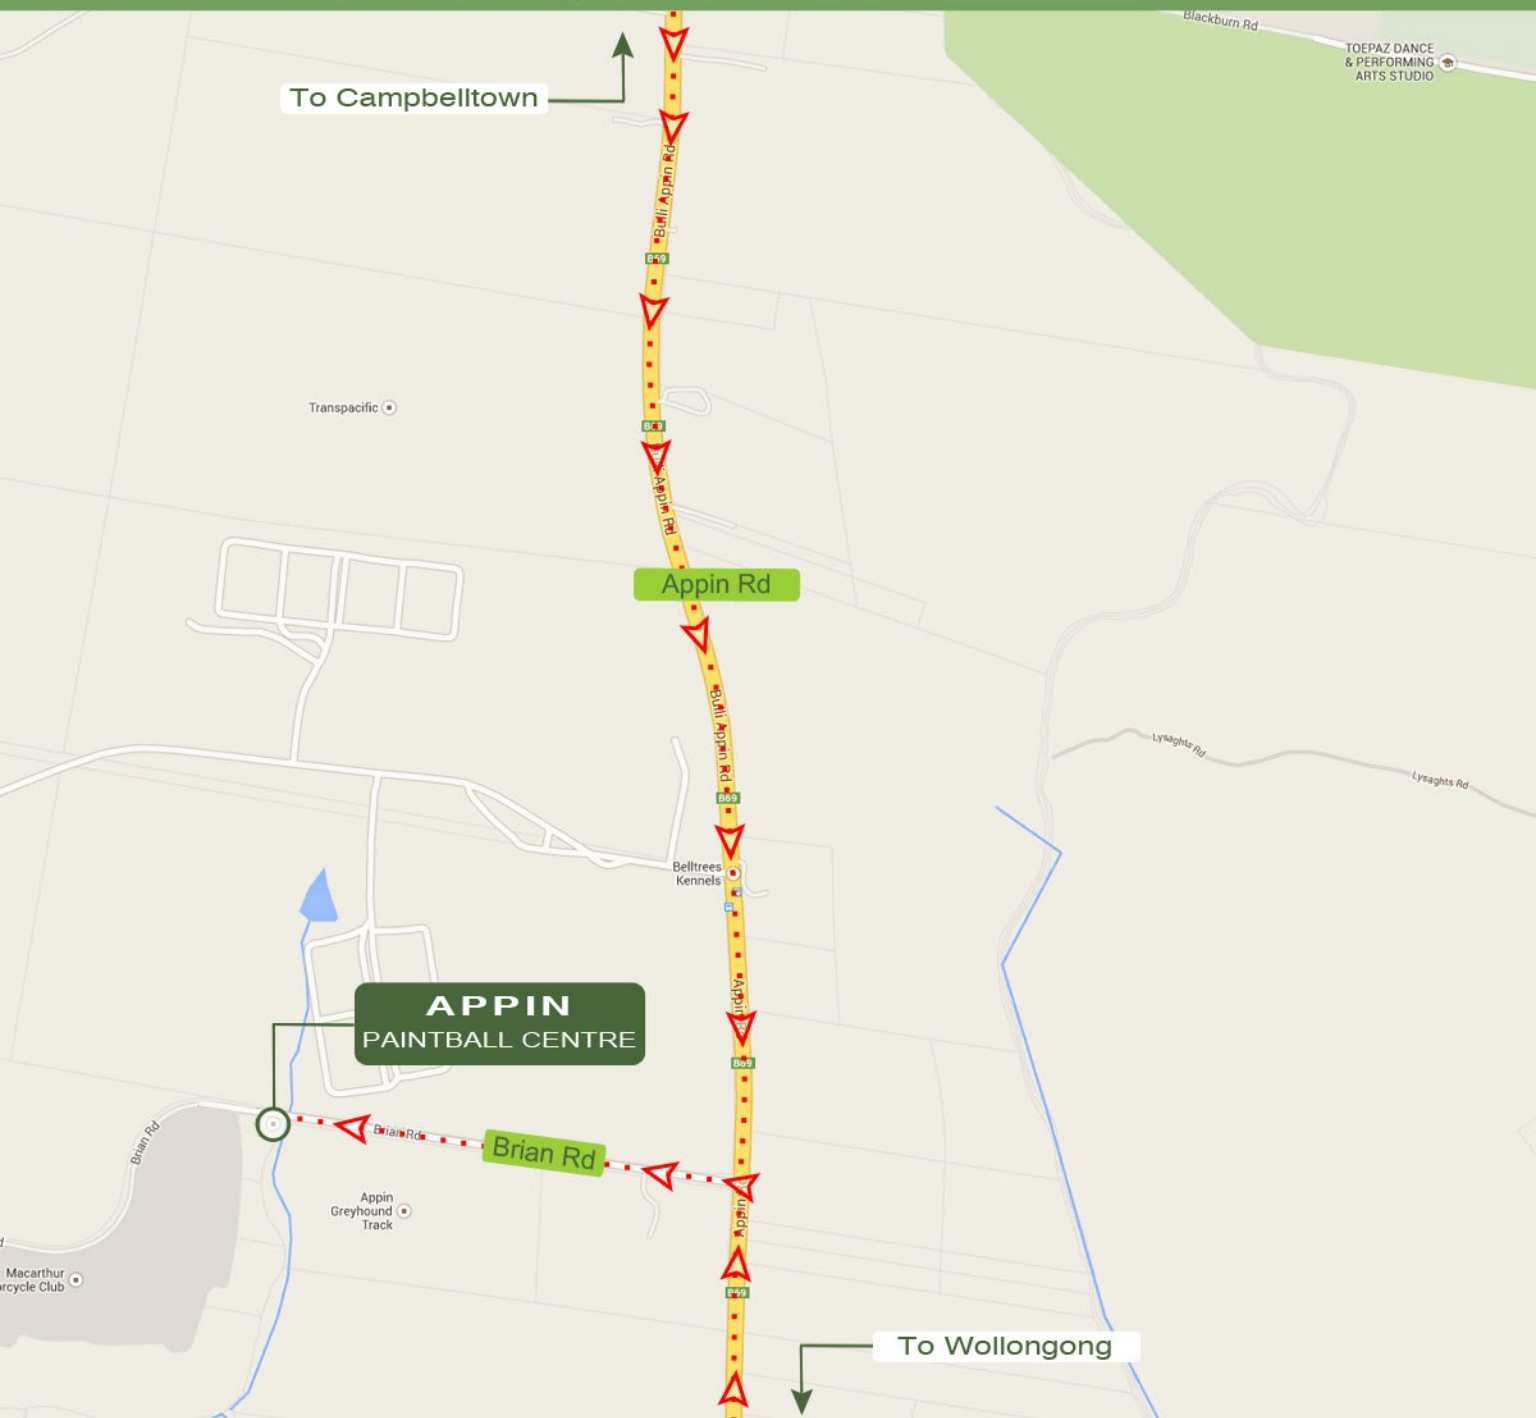

ESTIMATED DRIVE TIME: 16 mins by car from the Campbelltown CBD or 30 mins from Wollongong.
PAINTBALL CENTRE ADDRESS: Brian Rd, Appin NSW 2560, Australia.

FROM WOLLONGONG CBD

1. Leaving Wollongong, head along Princes Hwy and turn left at the roundabout onto Mt Ousley Rd.
2. Follow Mt Ousley Rd (becomes Princes Mwy).
3. Keep right to take Appin Rd (signs to Campbelltown).
4. At Appin, Appin Rd becomes Church St, continue.
5. Turn right onto Appin Rd, and follow out of Appin.
6. Turn left onto Brian Rd, Appin.
7. Destination will be on left.

FROM CAMPBELLTOWN CBD

1. Follow Appin Rd south towards Wollongong.
2. Turn into Brian Rd, Appin.
3. Destination will be on left.

LOST?

Call us for directions
if you lose your way!
1300 983 547